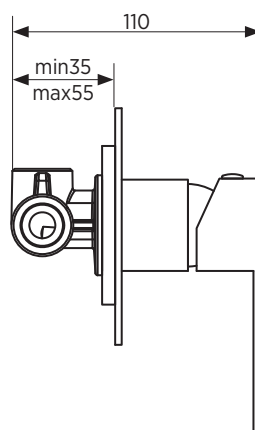

- Square, flat planes
- Easy-to-use handle
- Premium quality, chrome finish

ORDER CODE	191736	Kato 400 wall mixer	(old code: SMT-400S)
HANDLE	Lever handle		
TAPHOLE	35 mm		
CARTRIDGE	Ceramic cartridge		
MATERIAL	Chrome plated solid brass construction		
OTHER	Hot and cold indicators		